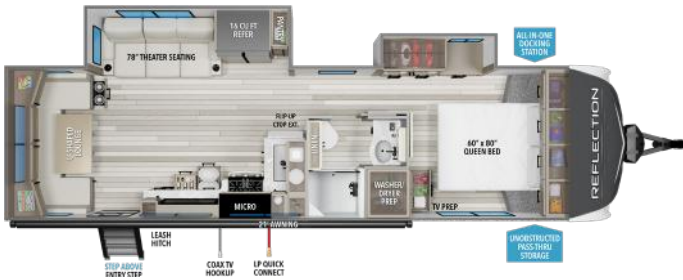

REFLECTION™

TRAVEL TRAILERS

296RDTs   U¹V¹W¹   HITCH¹   LENGTH²   HEIGHT   CAPACITY
8,050   **990**   **33' 10"**   **11' 11"**   **54 86 43**