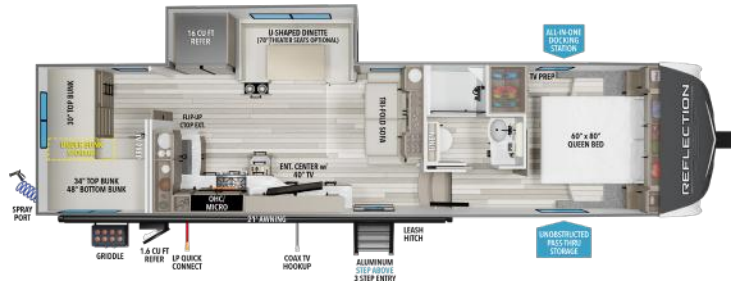

150 SERIES

260RD

UVW ¹	HITCH ¹	LENGTH ²	HEIGHT ³	CAPACITY
8,534	1,269	29' 9"	12'	55 71 39

270BN

UVW ¹	HITCH ¹	LENGTH ²	HEIGHT ³	CAPACITY
8,050	1,200	29' 11"	12'	55 78 39

295RL

UVW ¹	HITCH ¹	LENGTH ²	HEIGHT ³	CAPACITY
9,045	1,460	32' 8"	12' 3"	55 78 39