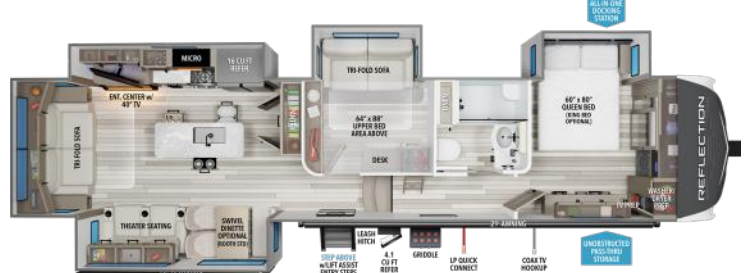

367BHS   UVW¹ **12,900**   HITCH¹ **2,550**   LENGTH² **41' 1"**   HEIGHT³ **12' 8"**   CAPACITY **74 78 39**

FOR MORE INFORMATION
SCAN THE QR CODE USING YOUR
MOBILE PHONE CAMERA APP

¹ Based on average weight of the standard build. ² Hitch to rear ³ Listed height does not include 2nd AC.