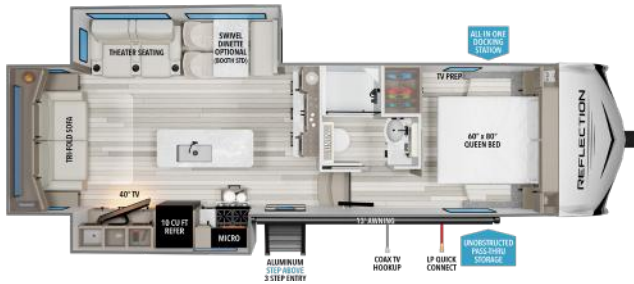

28RL

UVW¹	HITCH¹	LENGTH²	HEIGHT³	CAPACITY
8,400	1,348	31'	12' 3"	55 78 39