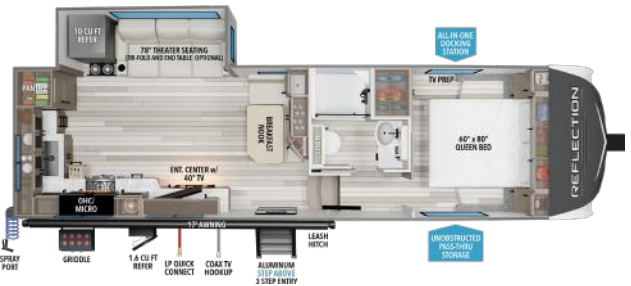

270BN

UVW¹	HITCH¹	LENGTH²	HEIGHT³	CAPACITY
8,050	1,200	29' 11"	12'	55 78 39