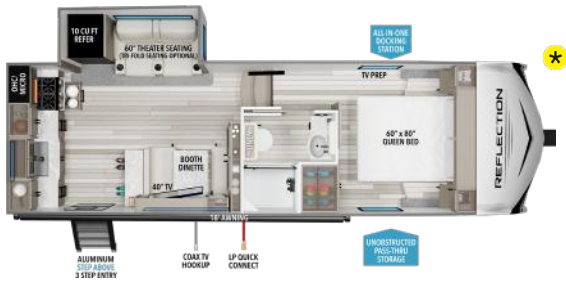

REFLECTION

100 SERIES

22RK

UVW¹	HITCH¹	LENGTH²	HEIGHT³	CAPACITY
7,000	1,130	26' 11"	12'	55 78 39

* Bathroom & Bedroom Access w/ slide in