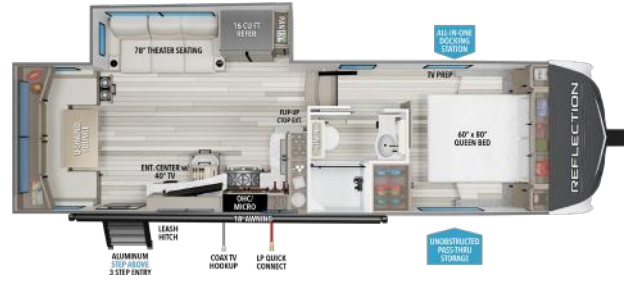

REFLECTION

150 SERIES

260RD

UVW¹	HITCH¹	LENGTH²	HEIGHT³	CAPACITY
8,534	1,269	29' 9"	12'	55 71 39