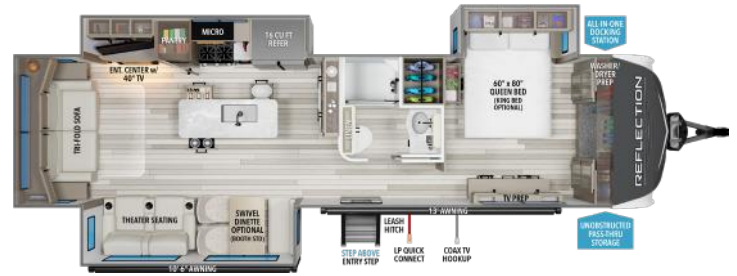

315RLTs   U¹V¹W¹   HITCH¹   LENGTH²   HEIGHT   CAPACITY
9,900   **1,250**   **37' 11"**   **11' 11"**   **54 118 43**