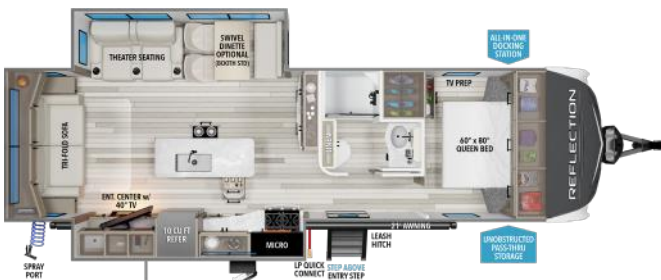

297RSTs   U¹V¹W¹   HITCH¹   LENGTH²   HEIGHT   CAPACITY
8,530   **1,020**   **33' 11"**   **11' 11"**   **54 86 43**