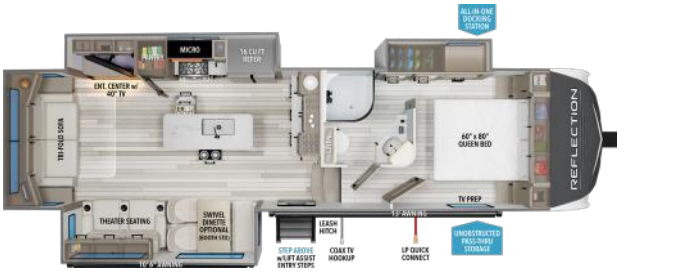

REFLECTION™

FIFTH WHEELS

303RLS   UVW¹ **10,100**   HITCH¹ **1,980**   LENGTH² **32' 10"**   HEIGHT³ **12' 3"**   CAPACITY **74 87 47**